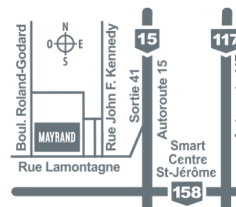

MAYRAND ST-JÉRÔME

400 Rue Lamontagne Saint-
Jérôme, QC J7Y 0E1

Monday: 7:00 am to 6:00 pm
Tuesday: 7:00 am to 6:00 pm
Wednesday: 7:00 am to 8:00 pm
Thursday: 7:00 am to 8:00 pm
Friday: 7:00 am to 8:00 pm
Saturday: 7:00 am to 5:00 pm
Sunday: 7:00 am to 5:00 pm