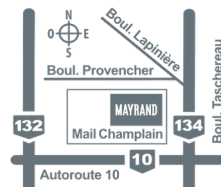

MAYRAND BROSSARD

Mail Champlain, suite S100
2151 Boul, Lapinière, Brossard, QC J4W 2T5

Monday: 7:00 am to 6:00 pm
Tuesday: 7:00 am to 6:00 pm
Wednesday: 7:00 am to 8:00 pm
Thursday: 7:00 am to 8:00 pm
Friday: 7:00 am to 8:00 pm
Saturday: 7:00 am to 5:00 pm
Sunday: 7:00 am to 5:00 pm