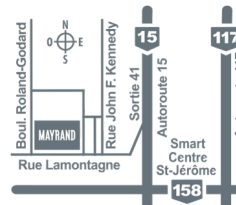

MAYRAND ST-JÉRÔME

400 Rue Lamontagne Saint-
Jérôme, QC J7Y 0E1

Monday: 7:00 am to 6:00 pm
Tuesday: 7:00 am to 6:00 pm
Wednesday: 7:00 am to 8:00 pm
Thursday: 7:00 am to 8:00 pm
Friday: 7:00 am to 8:00 pm
Saturday: 7:00 am to 5:00 pm
Sunday: 7:00 am to 5:00 pm